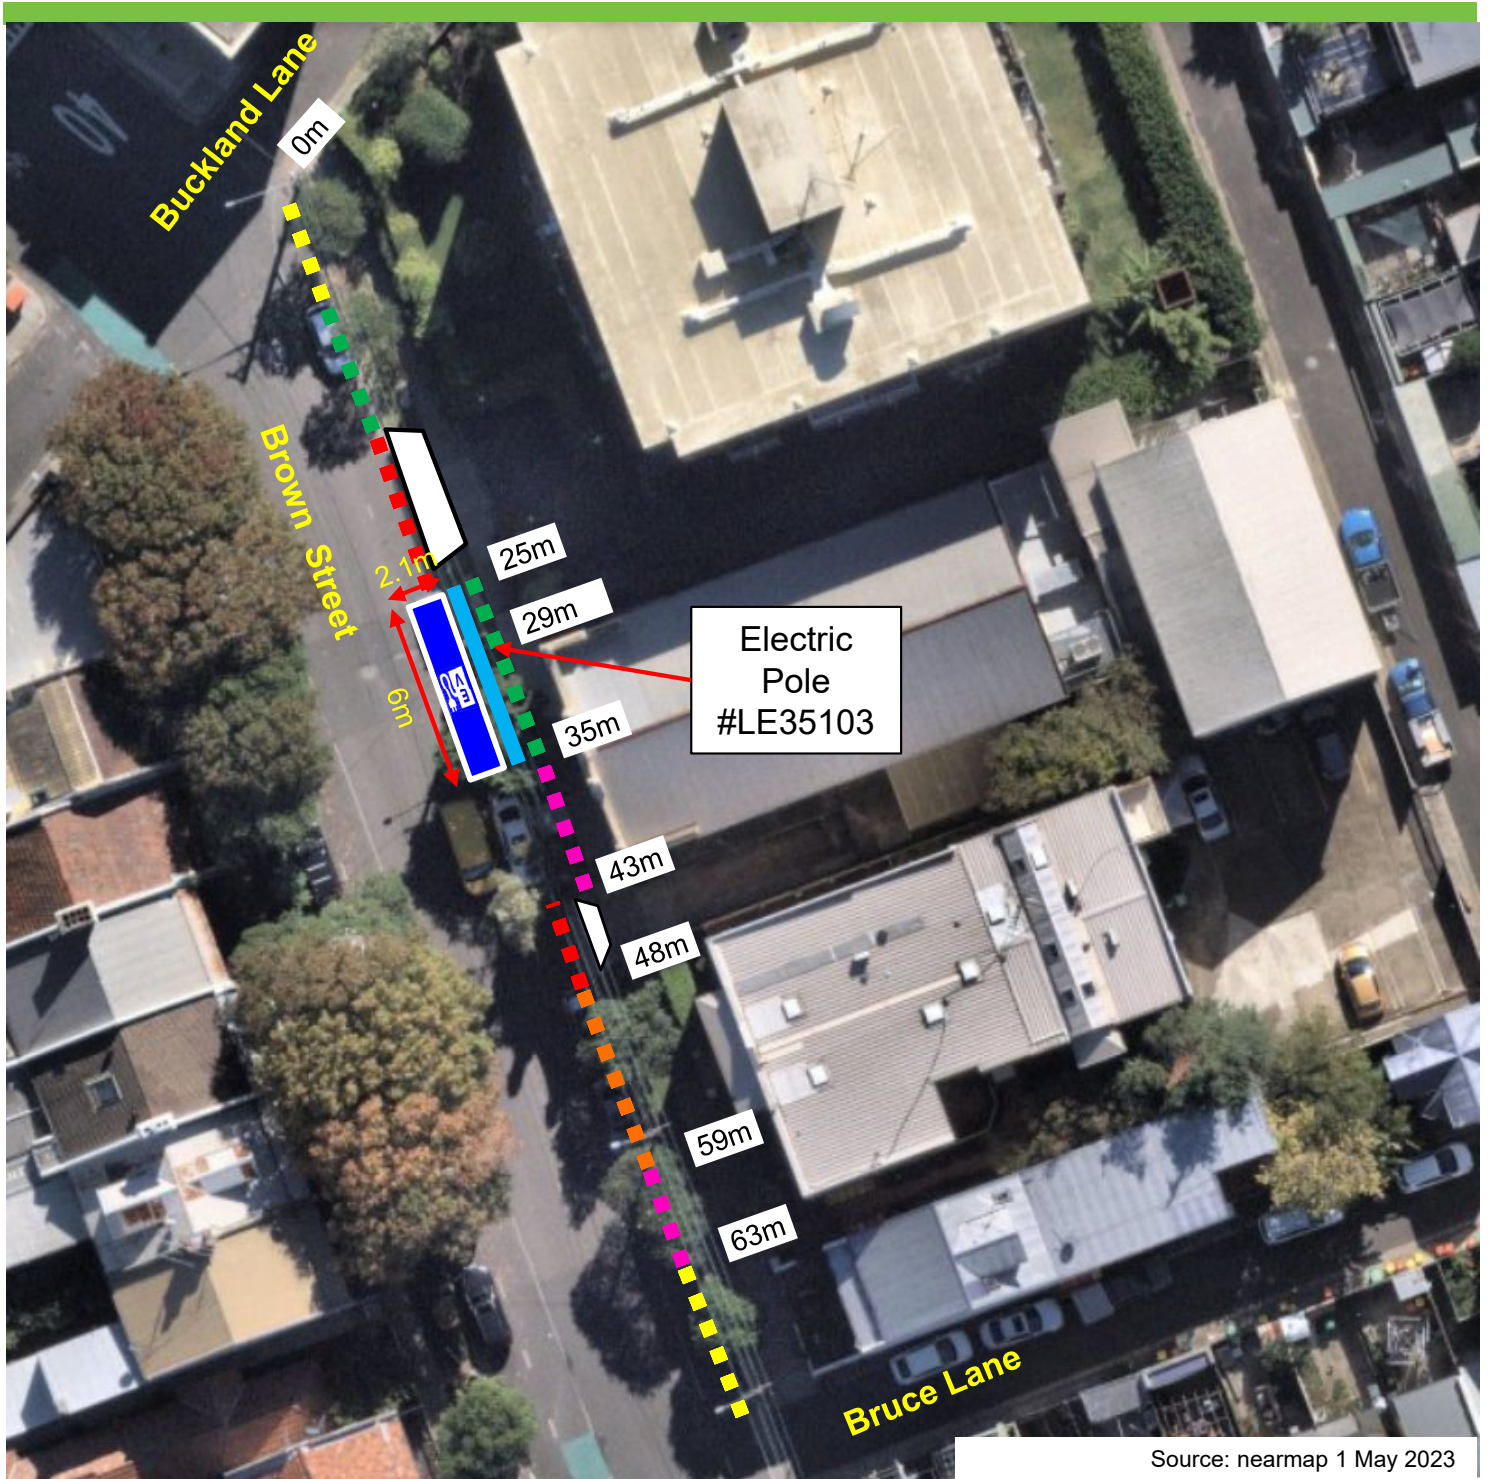

Brown Street, Newtown Proposed parking changes

Source: nearmap 1 May 2023

Existing		Proposed	
	No Stopping		1/2P 8.30am-6pm Mon-Fri 8.30am-12.30pm Sat
	No Parking		4P 8am-8pm Electric Vehicles Only While Charging No Parking Electric Vehicles Excepted While Charging All Other Times
	Disability Parking Only		
	Unrestricted Parking		